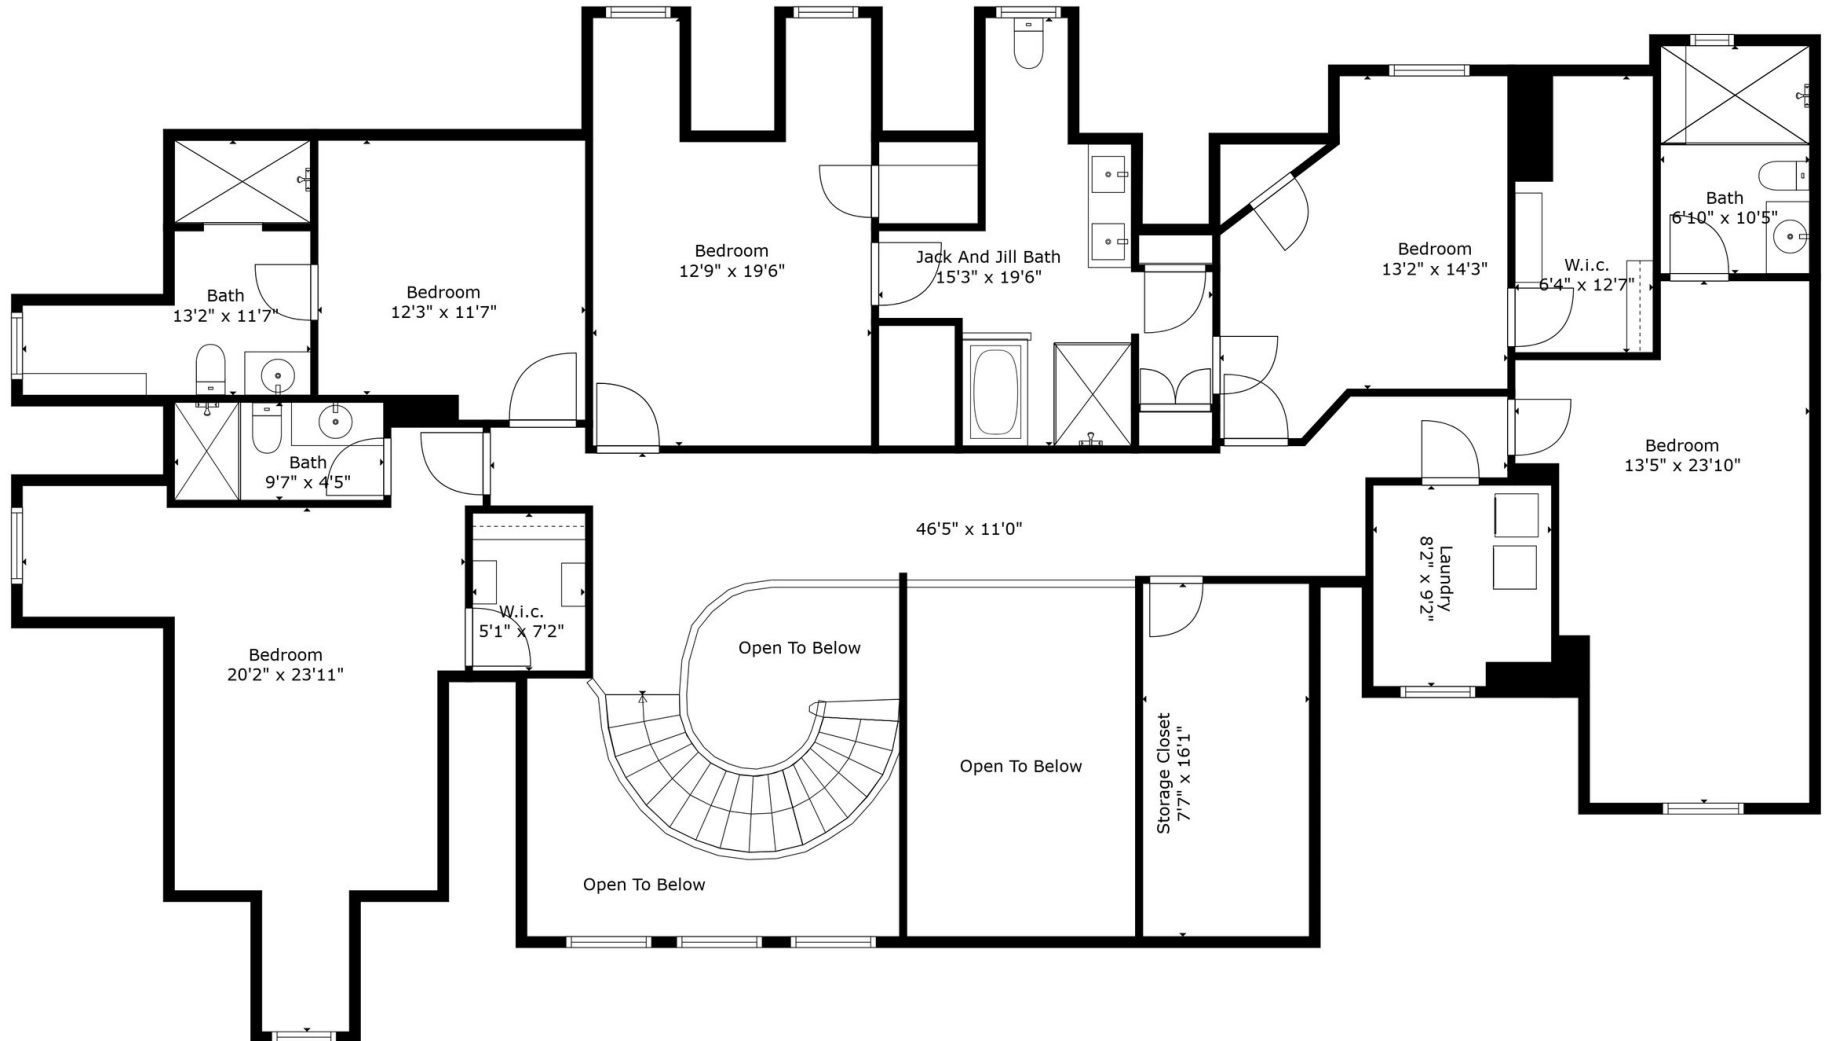

6 Kincaid Lane
Chatham, NJ 07928

6 Kincaid Lane
Chatham, NJ 07928

6 Kincaid Lane
Chatham, NJ 07928

6 Kincaid Lane
Chatham, NJ 07928